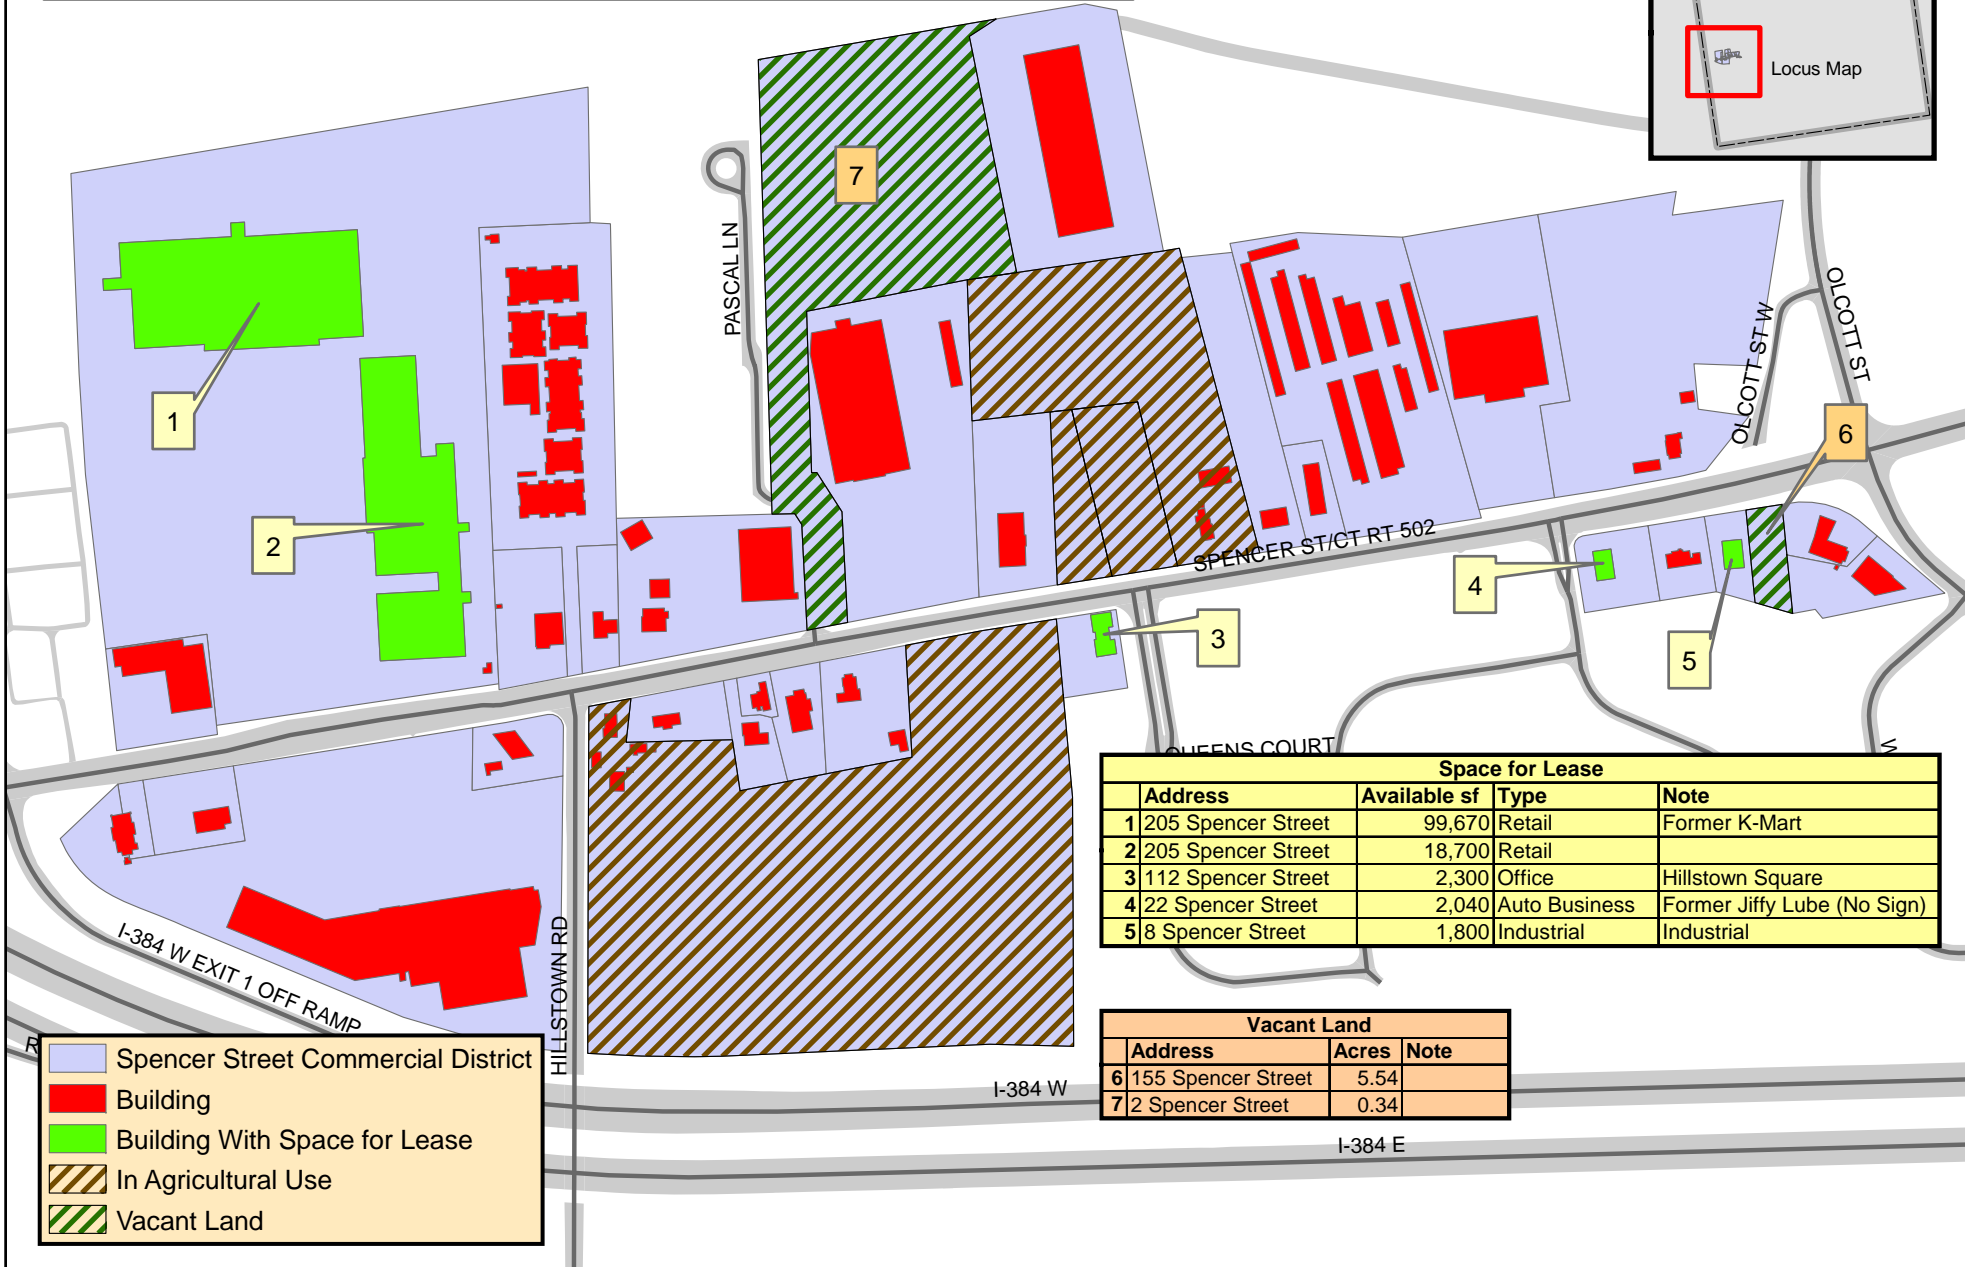

MAP 3: SPENCER STREET COMMERCIAL DISTRICT

Space for Lease			
Address	Available sf	Type	Note
1 205 Spencer Street	99,670	Retail	Former K-Mart
2 205 Spencer Street	18,700	Retail	
3 112 Spencer Street	2,300	Office	Hillstown Square
4 22 Spencer Street	2,040	Auto Business	Former Jiffy Lube (No Sign)
5 8 Spencer Street	1,800	Industrial	Industrial

Vacant Land		
Address	Acres	Note
6 155 Spencer Street	5.54	
7 2 Spencer Street	0.34	

- Spencer Street Commercial District
- Building
- Building With Space for Lease
- In Agricultural Use
- Vacant Land