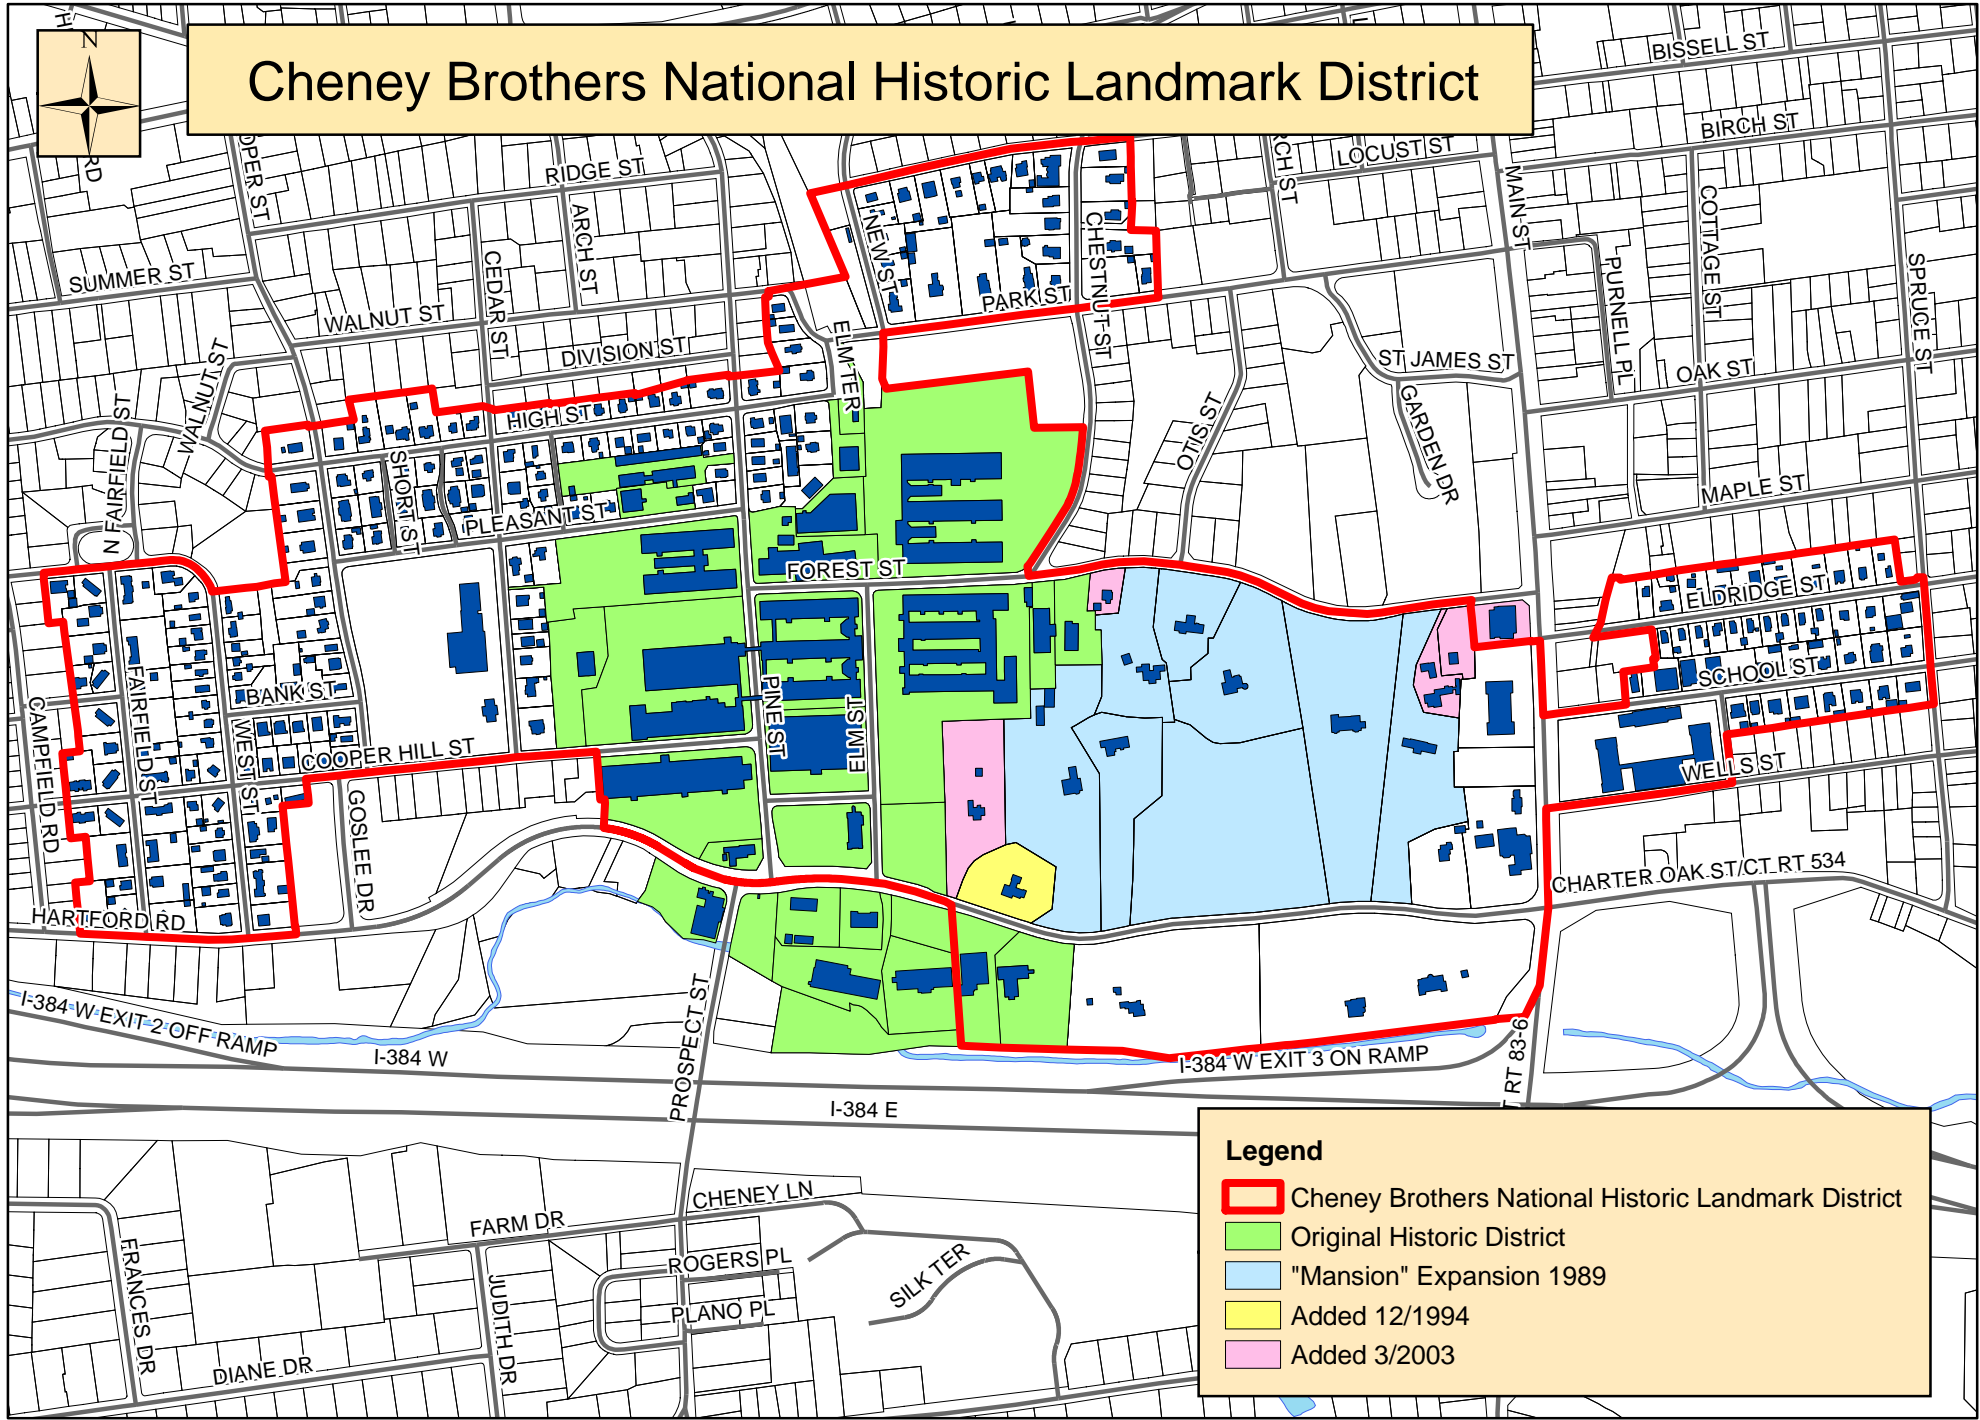

# Cheney Brothers National Historic Landmark District

**Legend**

- Cheney Brothers National Historic Landmark District
- Original Historic District
- "Mansion" Expansion 1989
- Added 12/1994
- Added 3/2003

Town of Manchester Planning Department  
February 2007